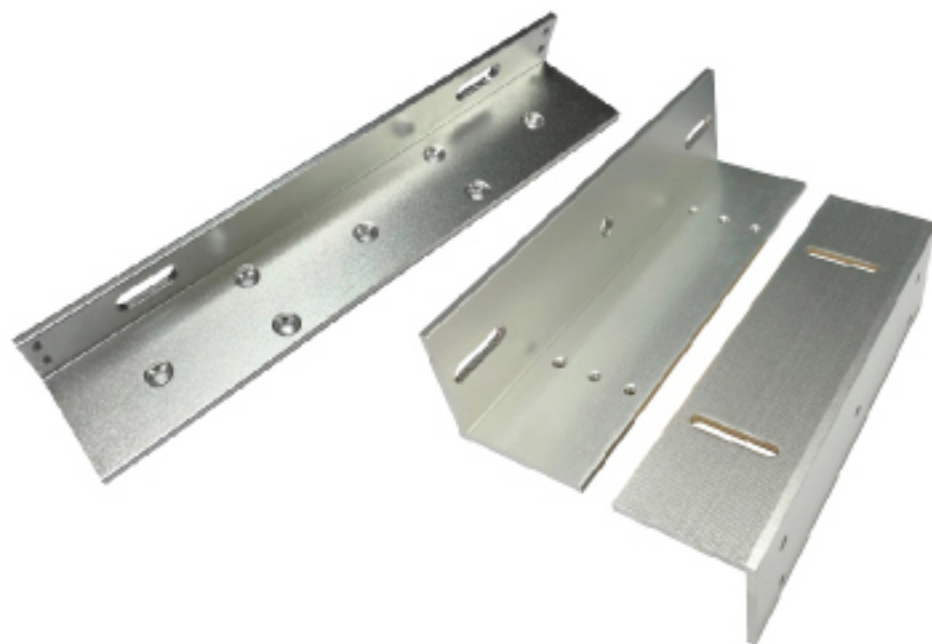

LZ Braket

LZ Braket 600Lbs

For magnetic 600Lbs
Size : L:250*47*29mm
Size : Z:180*46*46mm

LZ Braket 300Lbs

For magnetic 300Lbs
Size L:166*41*27mm
Size Z:130*40*40mm