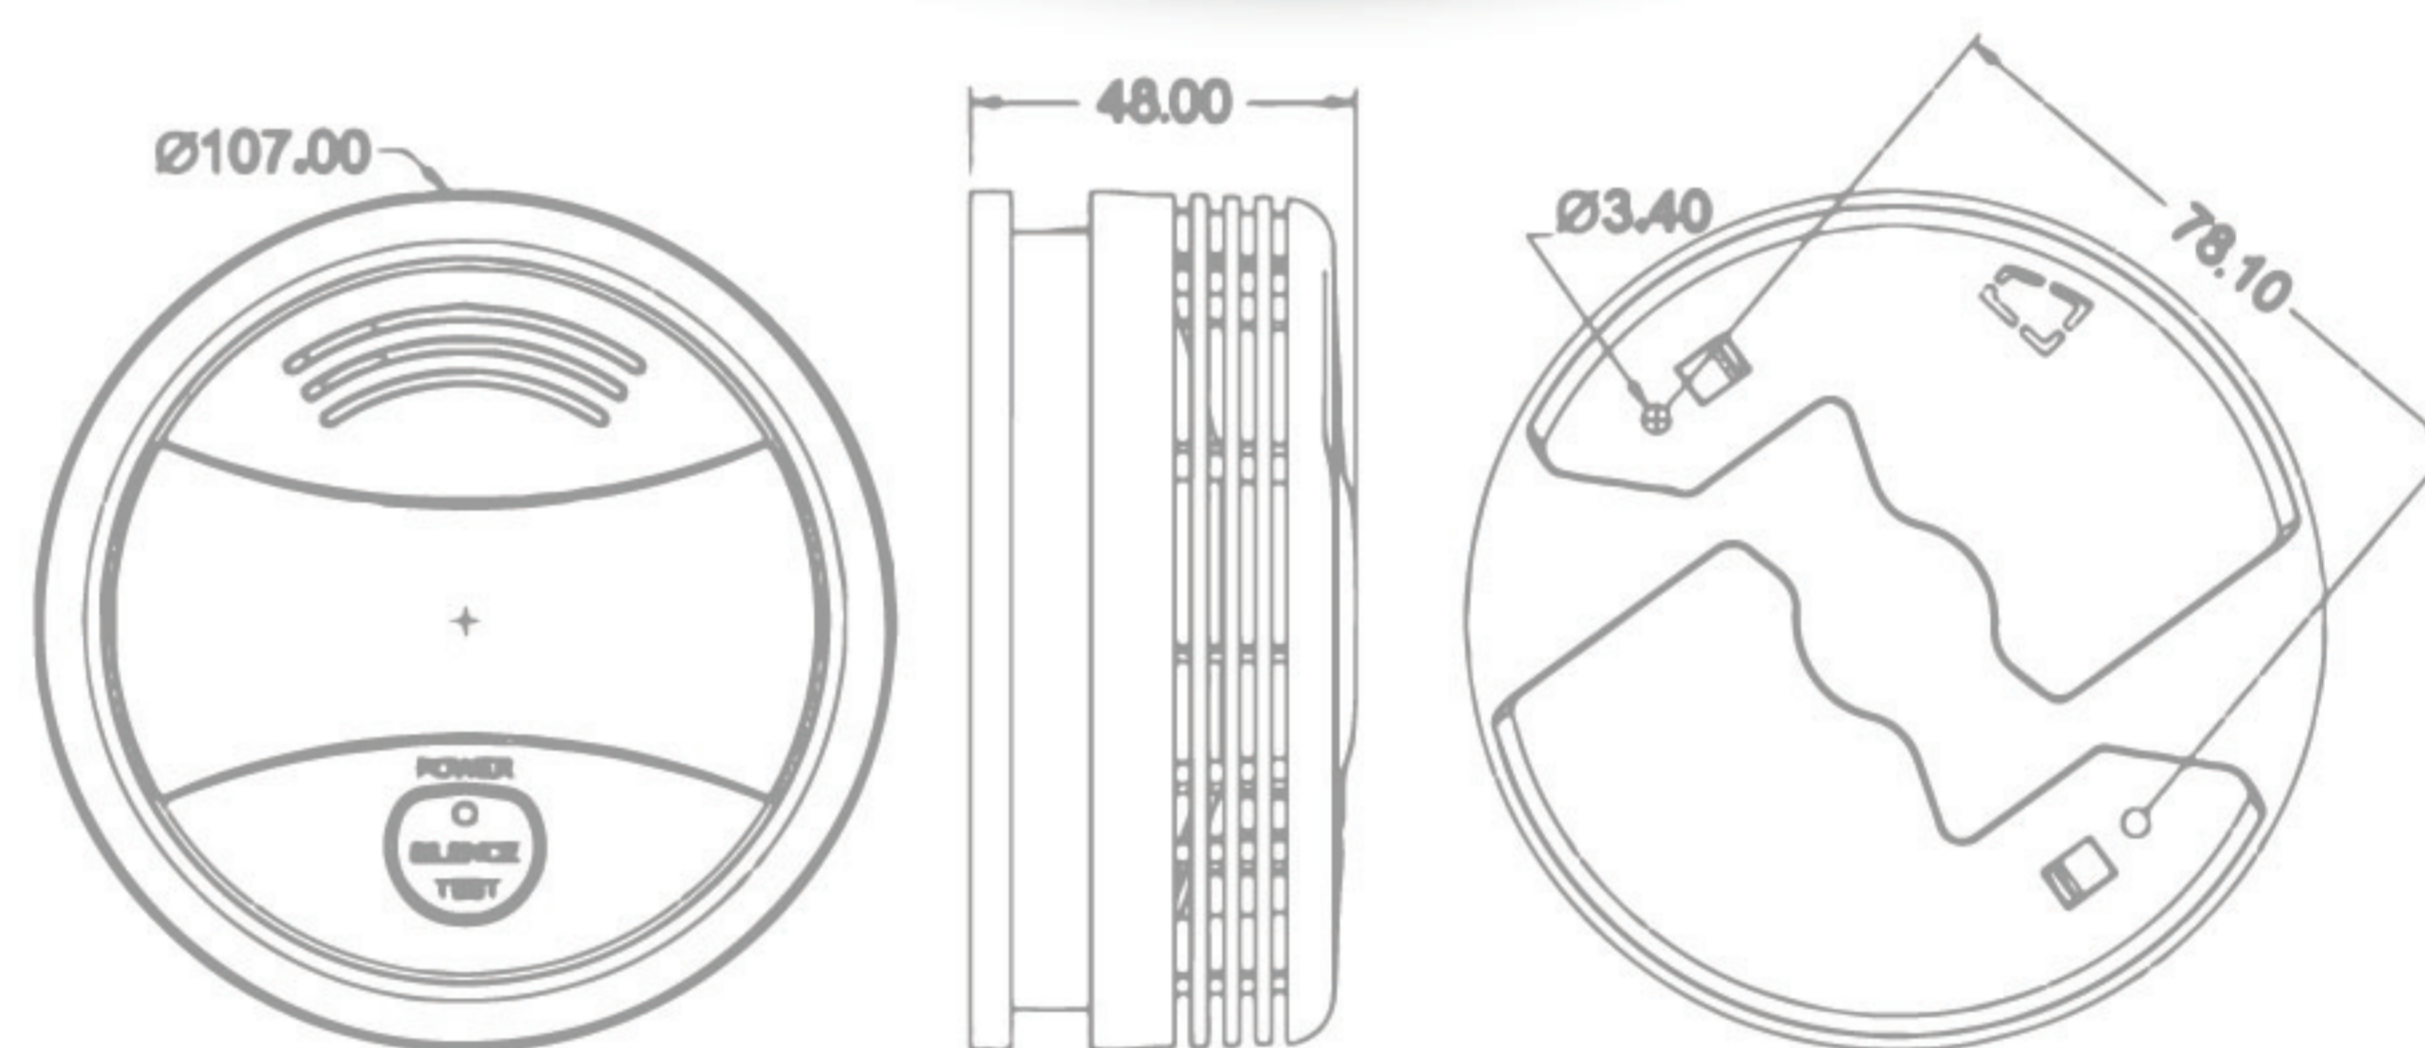

SPECIFICATIONS

- Power Supply 9V battery (6LR61)
- Static current <10uA
- Alarm current <100mA
- Alarm sound 80dB
- Low Battery Alert $\leq 7.0V \pm 0.2V$
- 2.4GHz WiFi wireless connection

Low Power Consumption