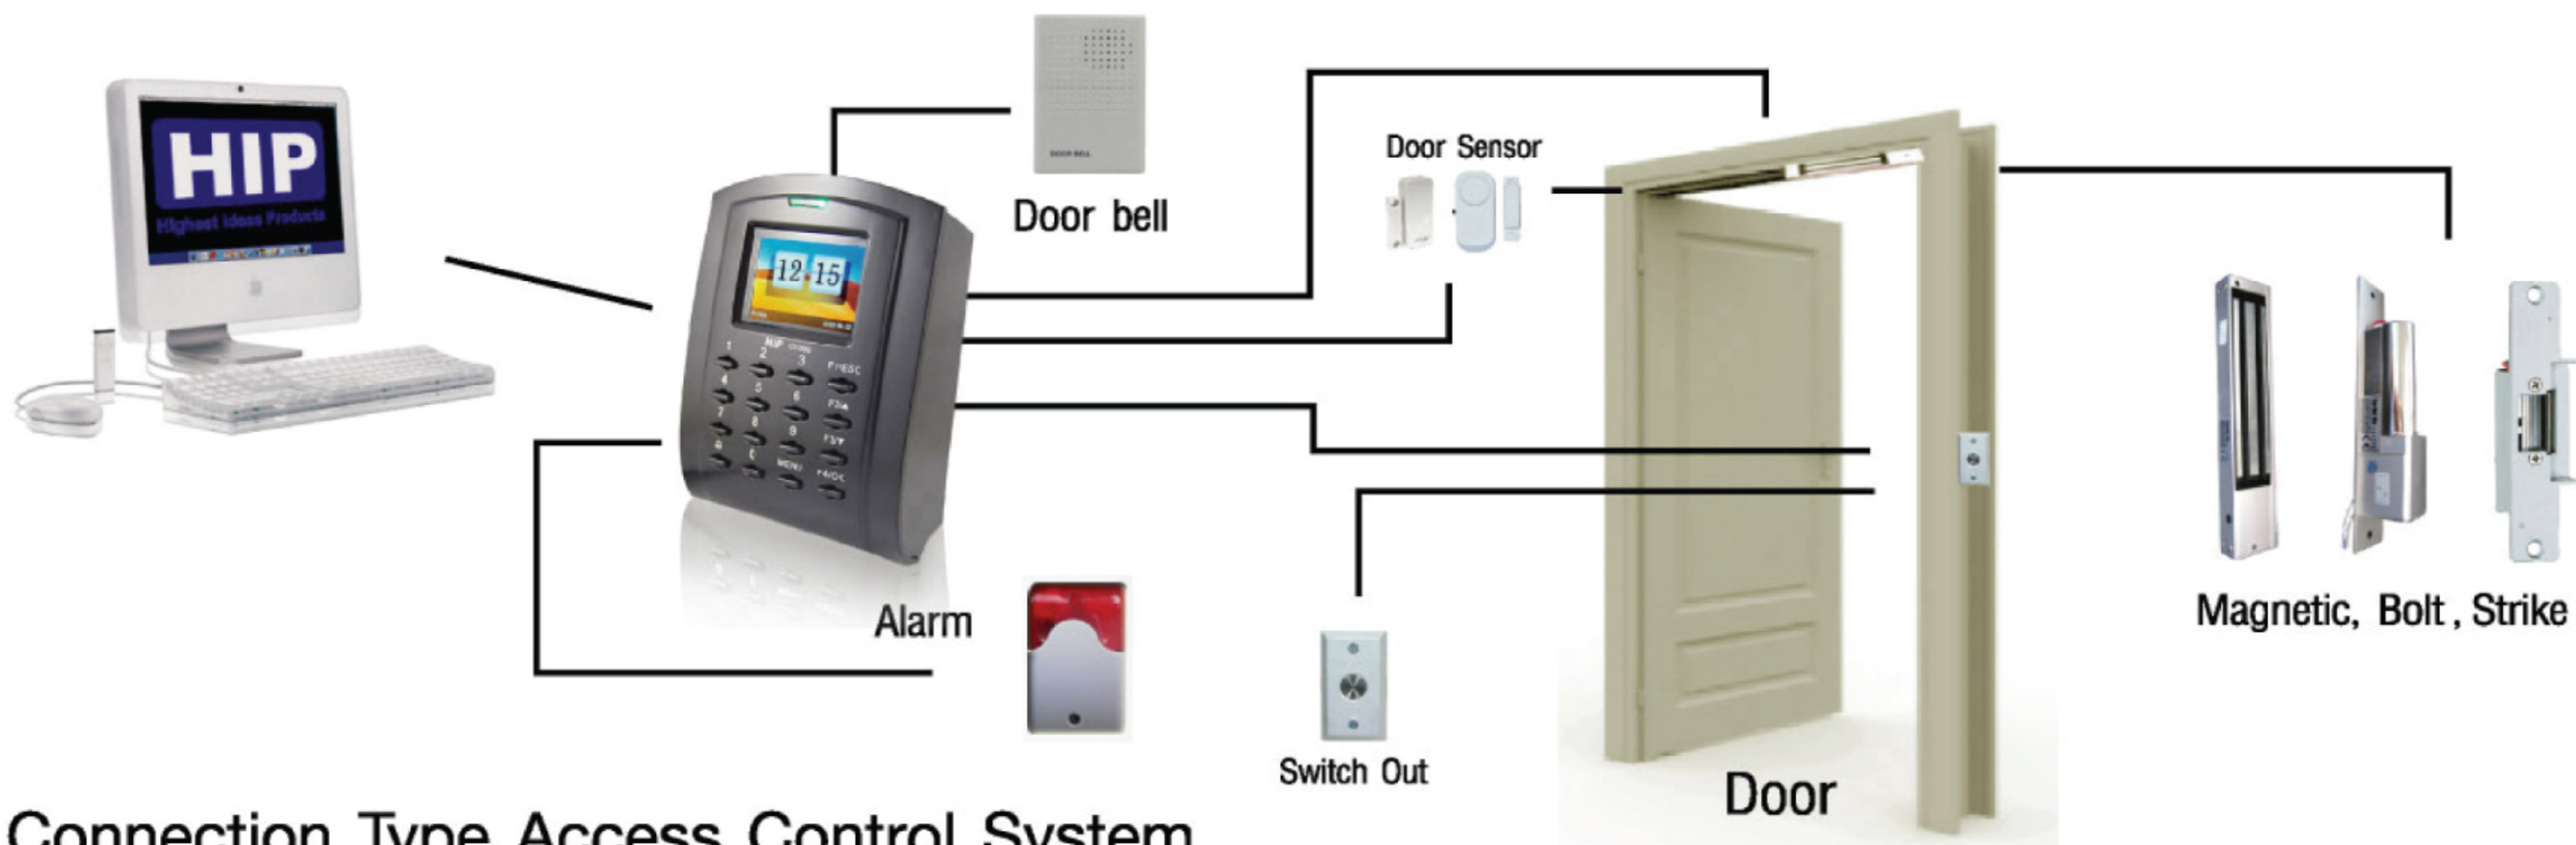

Access Control

THE BEST
SECURITY SOLUTION

Ci 100S

Standalone Card Time Attendance and Access Control System

Ci100S

Standalone Card Time Attendance and Access Control System

เครื่องควบคุมการเปิด-ปิดประตูด้วยบัตร โดยที่ทำงานในระบบ Standalone รองรับบัตรได้ 50,000 ใบ

- ▶ Standalone Access Control,
- ▶ 2.8" TFT Graphic Interface
- ▶ 50,000 Card
- ▶ 160,000 Record
- ▶ Password / Card / Card+Password
- ▶ TCP/IP, USB Link, U disk download, Wiegand in/out,RS485
- ▶ Mifare Card 13.56 MHz

Installation Diagram Standalone

Connection Type Access Control System

Connection Type Network Protocol TCP/IP

Connection Type Series RS485

TECHNICAL SPECIFICATION

Screen(Byte)	2.8" TFT Graphic Interface
Resolution	320x240
Fingerprint Capacity	No
Record Capacity	160,000 Record
Identification Time	<=0.5s
Identification Mode	Password / Card / Card+Password
Authentication Mode	"1:N"
Communication Protocols	TCP/IP, USB Link, U disk download, Wiegand in/out,RS485
Frequency	Mifare Card 13.56 MHz
Other Function	Access control, Door bell, Tamper Alarm, Schedule, Bell (ตั้งที่เครื่อง)
Operating Environment	"Operating Temp : -10 °C ~ +60 °C, Humidity(RH) : 20%~80%"
Power	DC12V 1A.
"Language"	English,Thai(Other)
Size	370(L)*260(W)*525(H) mm