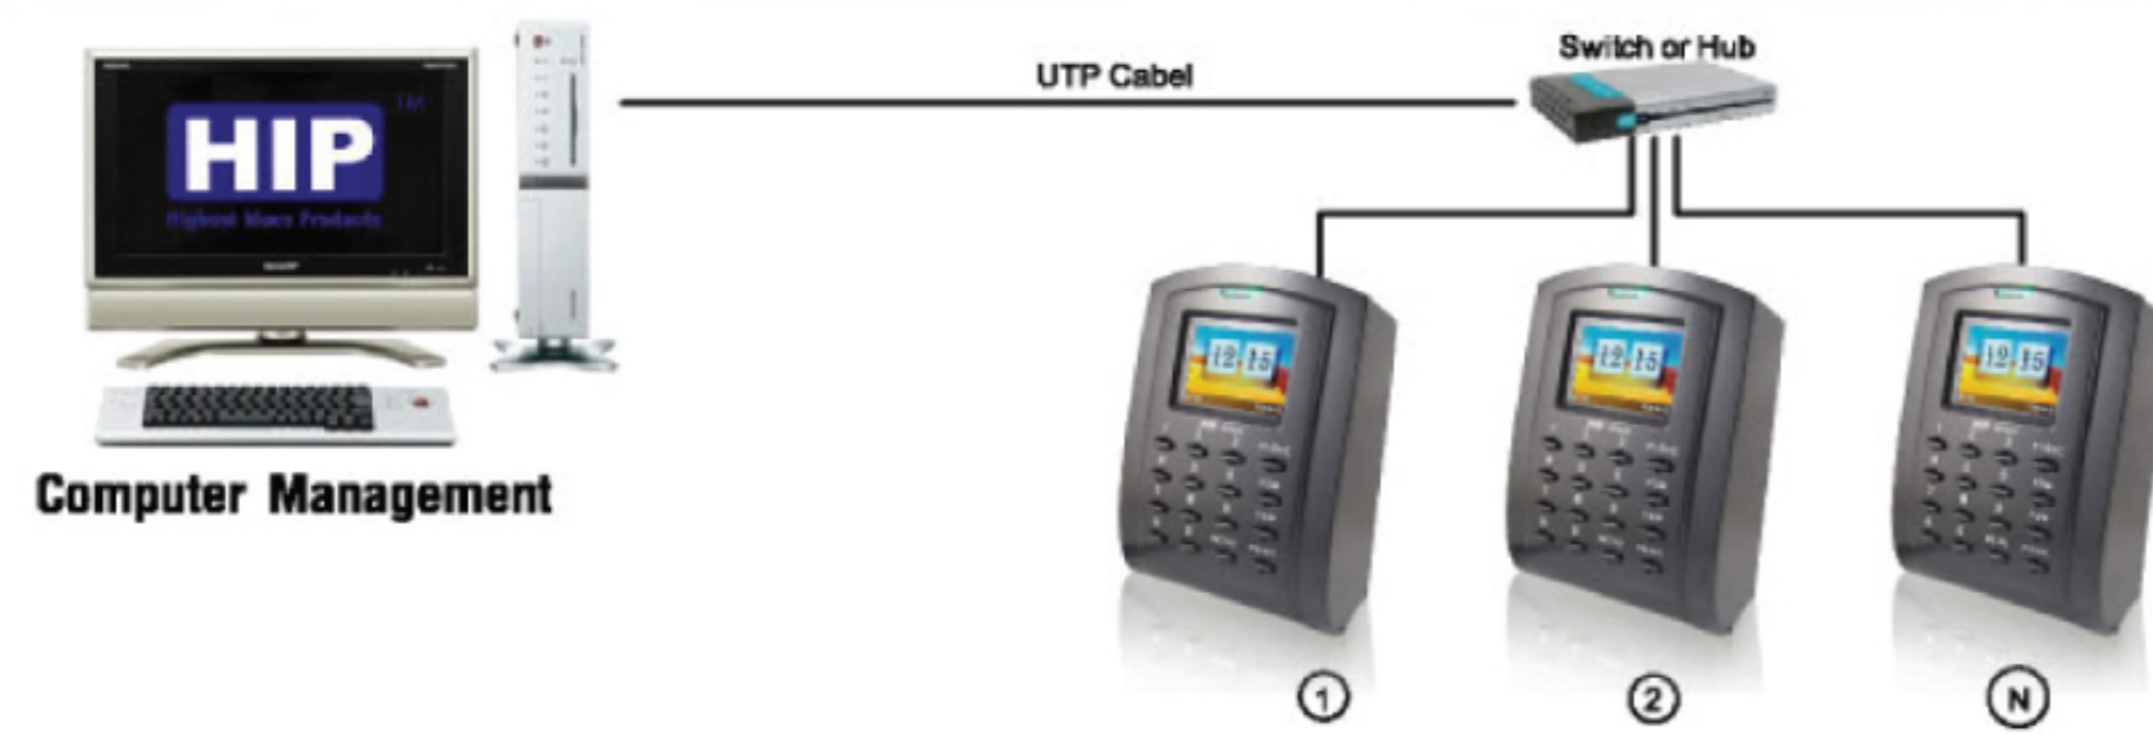

Access Control

THE BEST
SECURITY SOLUTION

Ci 100S

Standalone Card Time Attendance and Access Control System

Ci100S

Standalone Card Time Attendance and Access Control System

เครื่องควบคุมการเปิด-ปิดประตูด้วยบัตร โดยที่ทำงานในระบบ Standalone รองรับบัตรได้ 50,000 ใบ

- ▶ Standalone Access Control,
- ▶ 2.8" TFT Graphic Interface
- ▶ 50,000 Card
- ▶ 160,000 Record
- ▶ Password / Card / Card+Password
- ▶ TCP/IP, USB Link, U disk download, Wiegand in/out,RS485
- ▶ Mifare Card 13.56 MHz

Installation Diagram Standalone

Connection Type Access Control System

Connection Type Network Protocol TCP/IP

Connection Type Series RS485

TECHNICAL SPECIFICATION

Screen(Byte)	2.8" TFT Graphic Interface
Resolution	320x240
Fingerprint Capacity	No
Record Capacity	160,000 Record
Identification Time	<=0.5s
Identification Mode	Password / Card / Card+Password
Authentication Mode	"1:N"
Communication Protocols	TCP/IP, USB Link, U disk download, Wiegand in/out,RS485
Frequency	Mifare Card 13.56 MHz
Other Function	Access control, Door bell, Tamper Alarm, Schedule, Bell (ตั้งที่เครื่อง)
Operating Environment	"Operating Temp : -10 °C ~ +60 °C, Humidity(RH) : 20%~80%"
Power	DC12V 1A.
"Language"	English,Thai(Other)
Size	370(L)*260(W)*525(H) mm