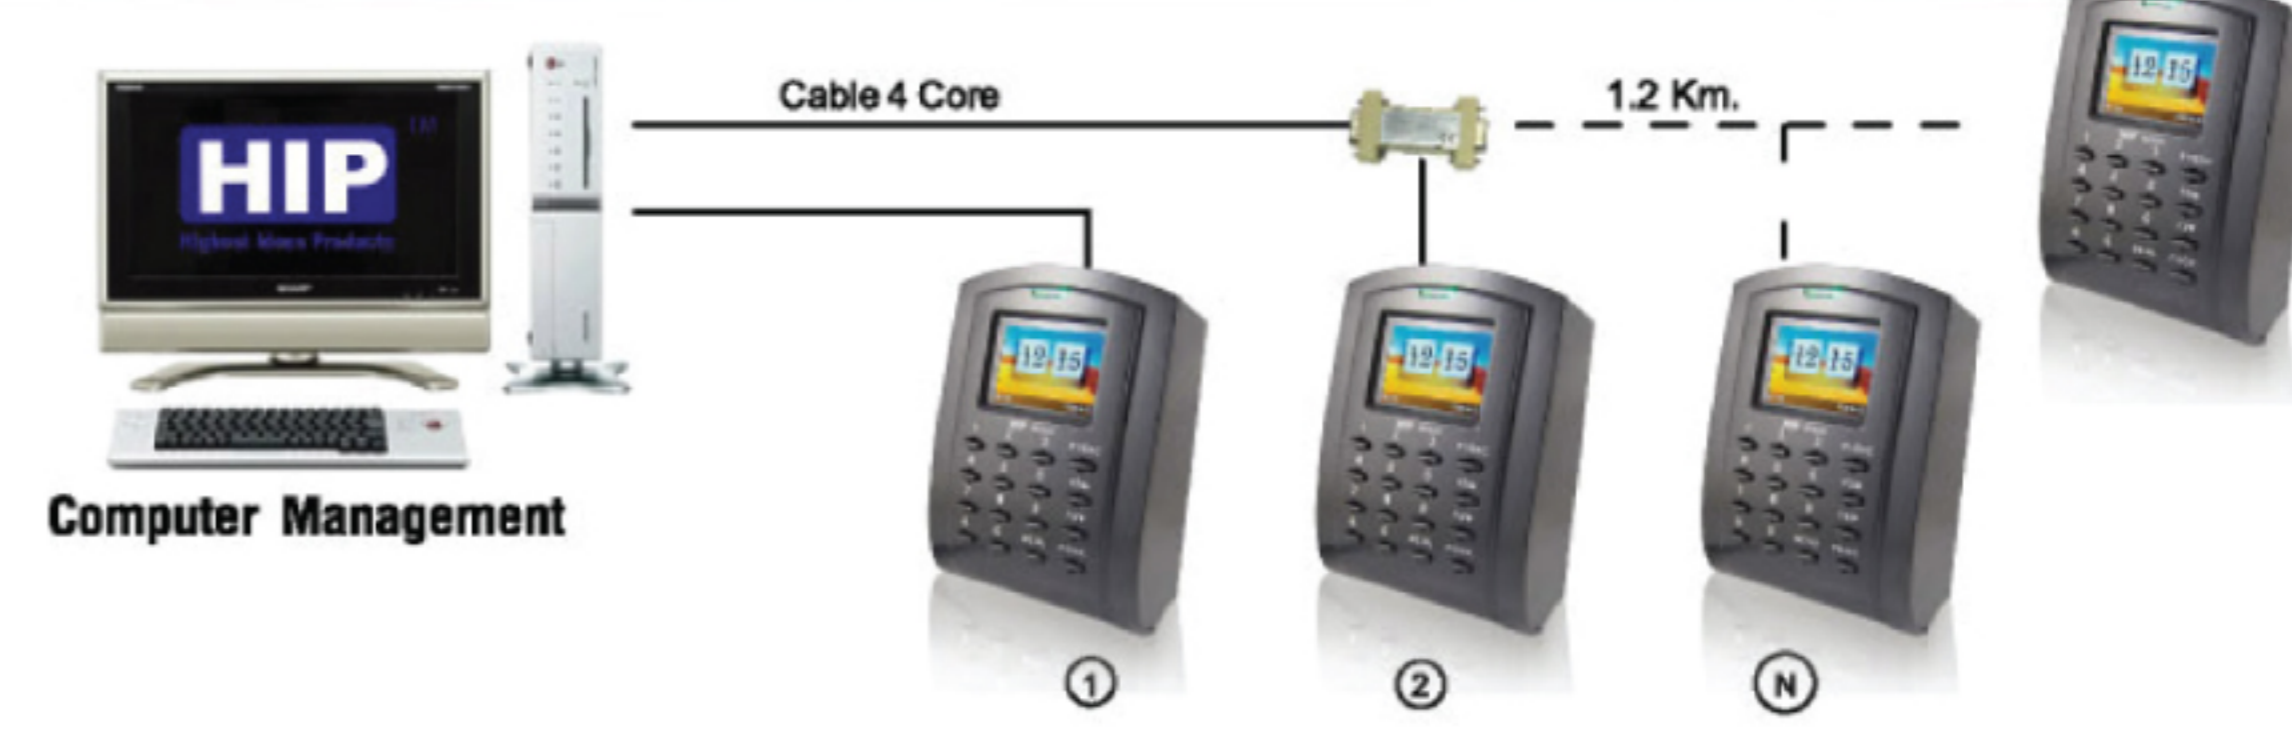

Access Control

THE BEST
SECURITY SOLUTION

Ci 100S

Standalone Card Time Attendance and Access Control System

Ci100S

Standalone Card Time Attendance and Access Control System

เครื่องควบคุมการเปิด-ปิดประตูด้วยบัตร โดยที่ทำงานในระบบ Standalone รองรับบัตรได้ 50,000 ใบ

- ▶ Standalone Access Control,
- ▶ 2.8" TFT Graphic Interface
- ▶ 50,000 Card
- ▶ 160,000 Record
- ▶ Password / Card / Card+Password
- ▶ TCP/IP, USB Link, U disk download, Wiegand in/out,RS485
- ▶ Mifare Card 13.56 MHz

Installation Diagram Standalone

Connection Type Access Control System

Connection Type Network Protocol TCP/IP

Connection Type Series RS485

TECHNICAL SPECIFICATION

Screen(Byte)	2.8" TFT Graphic Interface
Resolution	320x240
Fingerprint Capacity	No
Record Capacity	160,000 Record
Identification Time	<=0.5s
Identification Mode	Password / Card / Card+Password
Authentication Mode	"1:N"
Communication Protocols	TCP/IP, USB Link, U disk download, Wiegand in/out,RS485
Frequency	Mifare Card 13.56 MHz
Other Function	Access control, Door bell, Tamper Alarm, Schedule, Bell (ตั้งที่เครื่อง)
Operating Environment	"Operating Temp : -10 °C ~ +60 °C, Humidity(RH) : 20%~80%"
Power	DC12V 1A.
"Language"	English,Thai(Other)
Size	370(L)*260(W)*525(H) mm