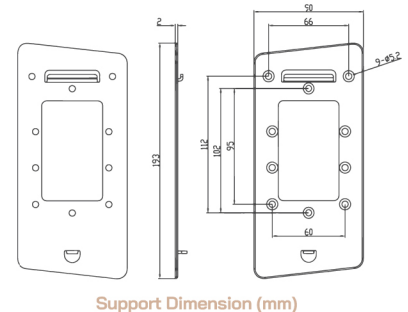

SPECIFICATIONS

Model	Face AI CiF410
Display	3.97-inch IPS full-sight LCD touch screen
Display Resolution	800 x 480
Recognition accuracy	99.99% recognition accuracy (99.77% recognition rate under 1% false accept rate; 99.27% recognition rate under 0.1% false accept rate)
Recognition speed	<= 1 Seconds
Recognition distance	Live detection: 0.3-1.5m; Non-live: 0.3-3m
Live detection	Support
Mask Detection	Support
Face Capacity	10,000 pieces of face images
Fingerprint Capacity	No
Card Capacity	10,000
Card Reader	Standard EM & Mifare Card
Record	200,000 records
Operating system	Linux
CPU	Dual-core ARM Cortex-A7@ 900MHz
Storage capacity	512M RAM, 4GB ROM
Communication Mode	TCP/IP, 2.4G Wi-Fi
Interfaces	RS-232, Relay output, Wiegand input & output, Digital output, Type-A USB, Tamper switch
Protection level	IP42, indoor use only
Power supply	DC 12 V/2A
Operating temperature	-20°C~60°C
Working humidity	10%~90%
Power consumption	Max. 15 W
Equipment size	166 mm x 80 mm x 21 mm
Software Supported	HIP Easy Time (Local , Cloud)