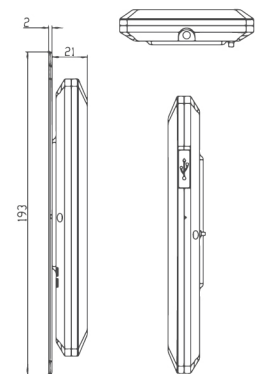

SPECIFICATIONS

Model	Face AI CiF410
Display	3.97-inch IPS full-sight LCD touch screen
Display Resolution	800 x 480
Recognition accuracy	99.99% recognition accuracy (99.77% recognition rate under 1% false accept rate; 99.27% recognition rate under 0.1% false accept rate)
Recognition speed	<= 1 Seconds
Recognition distance	Live detection: 0.3-1.5m; Non-live: 0.3-3m
Live detection	Support
Mask Detection	Support
Face Capacity	10,000 pieces of face images
Fingerprint Capacity	No
Card Capacity	10,000
Card Reader	Standard EM & Mifare Card
Record	200,000 records
Operating system	Linux
CPU	Dual-core ARM Cortex-A7@ 900MHz
Storage capacity	512M RAM, 4GB ROM
Communication Mode	TCP/IP, 2.4G Wi-Fi
Interfaces	RS-232, Relay output, Wiegand input & output, Digital output, Type-A USB, Tamper switch
Protection level	IP42, indoor use only
Power supply	DC 12 V/2A
Operating temperature	-20°C~60°C
Working humidity	10%~90%
Power consumption	Max. 15 W
Equipment size	166 mm x 80 mm x 21 mm
Software Supported	HIP Easy Time (Local , Cloud)