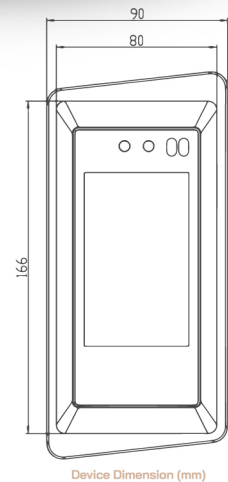

SPECIFICATIONS

Model	Face AI CiF410
Display	3.97-inch IPS full-sight LCD touch screen
Display Resolution	800 x 480
Recognition accuracy	99.99% recognition accuracy (99.77% recognition rate under 1% false accept rate; 99.27% recognition rate under 0.1% false accept rate)
Recognition speed	<= 1 Seconds
Recognition distance	Live detection: 0.3-1.5m; Non-live: 0.3-3m
Live detection	Support
Mask Detection	Support
Face Capacity	10,000 pieces of face images
Fingerprint Capacity	No
Card Capacity	10,000
Card Reader	Standard EM & Mifare Card
Record	200,000 records
Operating system	Linux
CPU	Dual-core ARM Cortex-A7@ 900MHz
Storage capacity	512M RAM, 4GB ROM
Communication Mode	TCP/IP, 2.4G Wi-Fi
Interfaces	RS-232, Relay output, Wiegand input & output, Digital output, Type-A USB, Tamper switch
Protection level	IP42, indoor use only
Power supply	DC 12 V/2A
Operating temperature	-20°C~60°C
Working humidity	10%~90%
Power consumption	Max. 15 W
Equipment size	166 mm x 80 mm x 21 mm
Software Supported	HIP Easy Time (Local , Cloud)