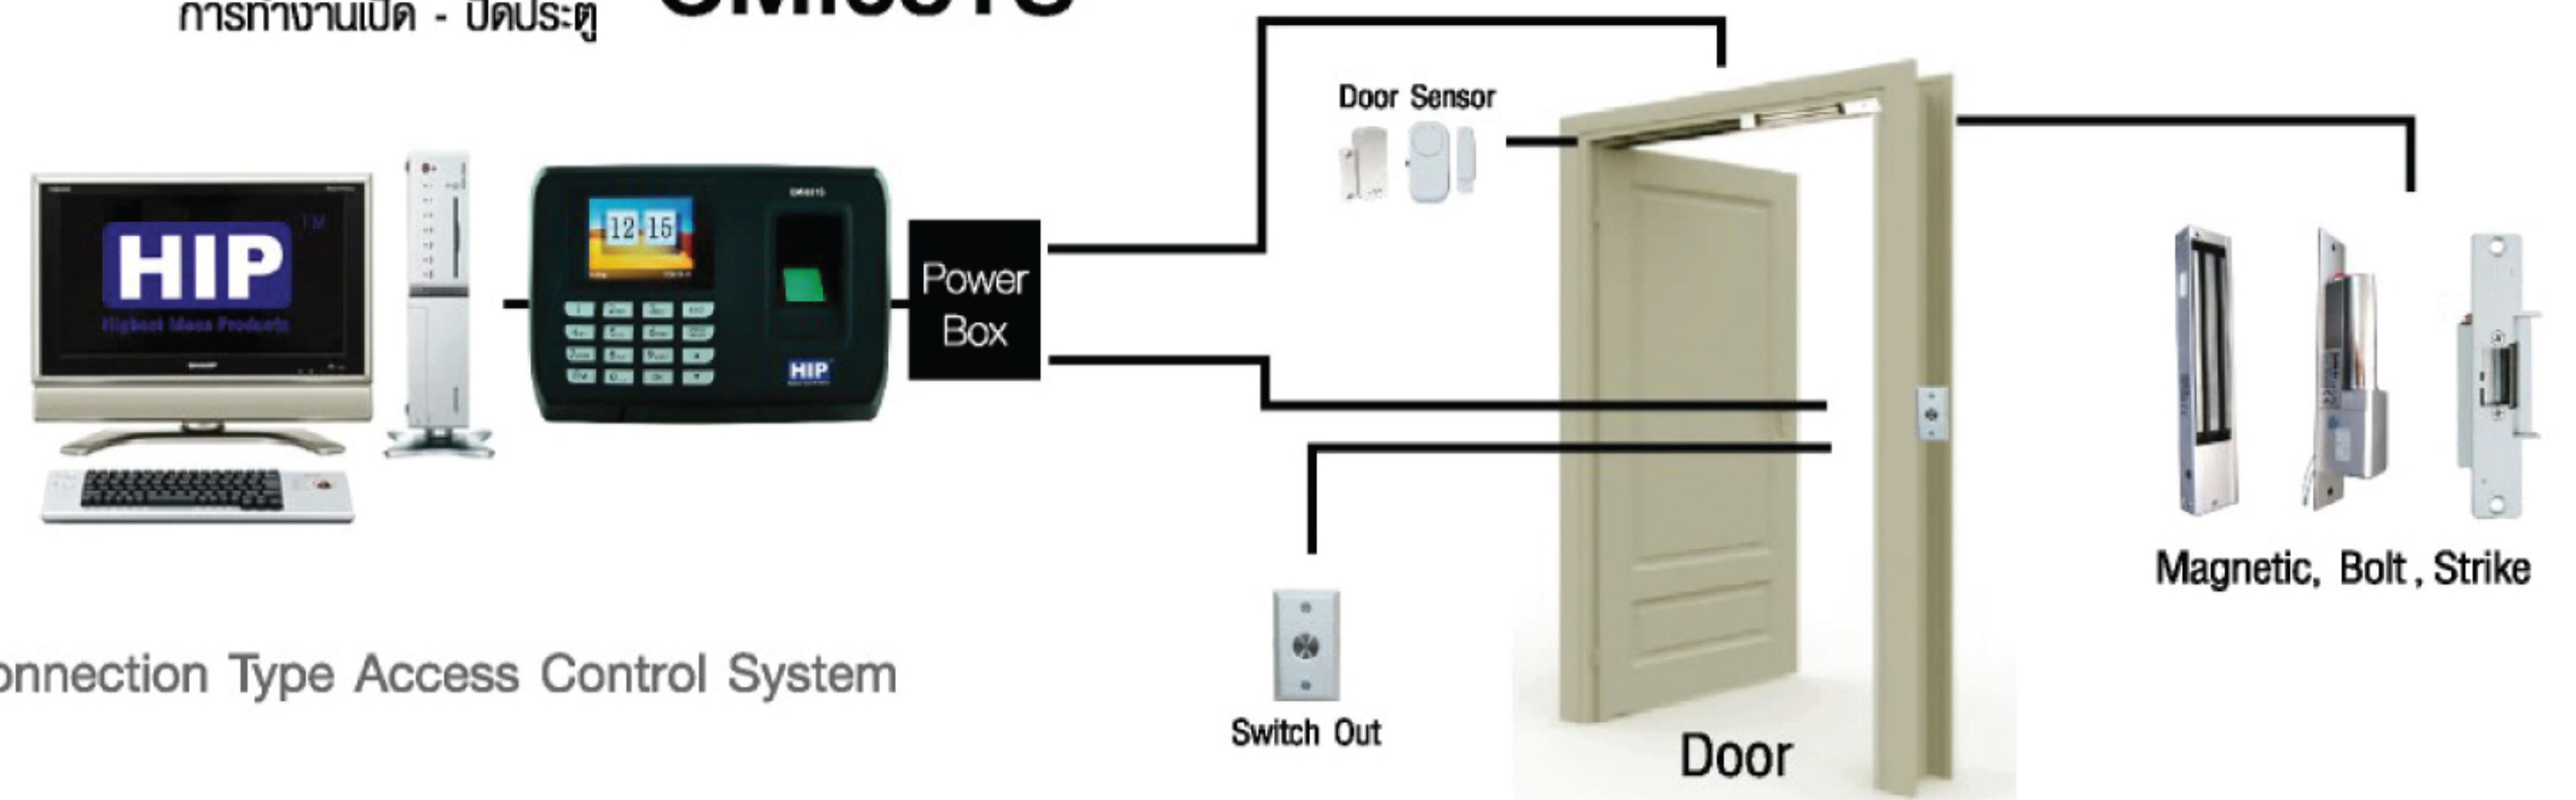

Installation Diagram Standalone CMi681S

การกำหนดเปิด - ปิดประตู

Connection Type Access Control System

Connection Type Network Protocol TCP/IP

Connection Type U disk download

HIP **S** Series รองรับ