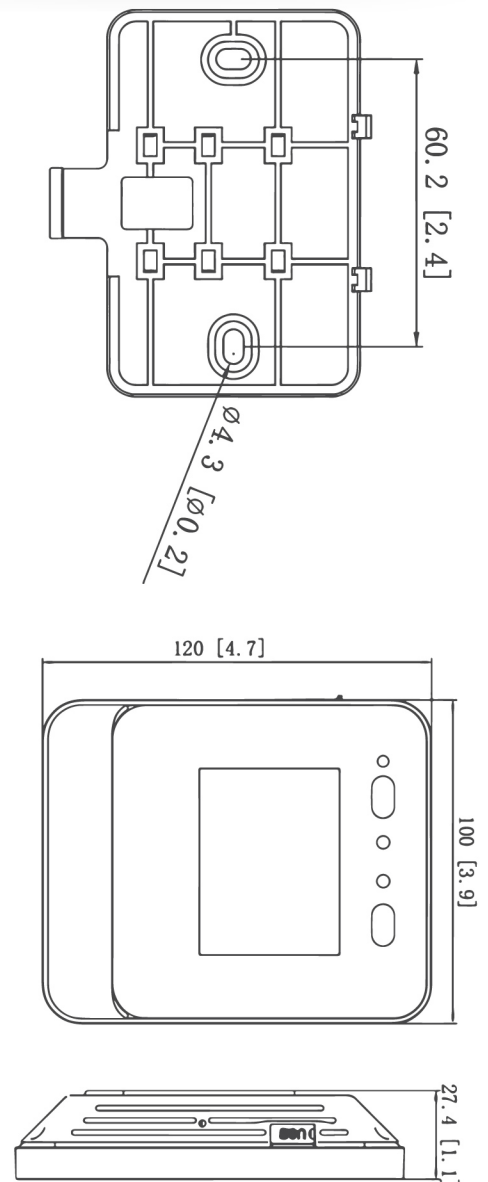

SPECIFICATIONS

Model	Face AI CiF301
Display	2.8-inch TN touch screen
Display Resolution	240 x 320
Recognition accuracy	Recognition accuracy 99.99% (99.77% recognition rate at 1% FAR, 99.27% recognition rate at 0.1% FAR)
Recognition speed	≤ 1 Seconds
Recognition distance	< 1 m
Live detection	Support
Mask Detection	Support
Face Capacity	1,000
Fingerprint Capacity	No
Card Capacity	1,000
Card Reader	Standard EM & Mifare Card
Record	50,000 records
Operating system	Linux
CPU	CPU@1.5GHz, Linux
Storage capacity	8G Flash + 256MB RAM
Communication Mode	WIFI
Interfaces	Relay, Exit button
Protection level	IP42
Power supply	DC 5V/2A
Operating temperature	-20°C~60°C
Working humidity	10%~90%
Power consumption	Max. 10 W
Equipment size	100 mm x 120 mm x 27.4 mm
Software Supported	HIP Easy Time (Local, Cloud)